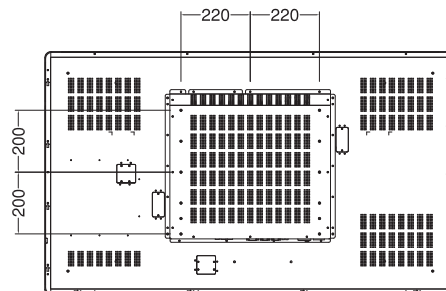

Display - WT-GLED550

Diagonal size	55 inch
Panel resolution	1920 x 1080
Native resolution	1920 x 1080
Brightness	400 nits
Contrast ratio	4000:1
Response time (grey to grey)	6.5ms
Aspect ratio	16:9
Display colours	1.07B
Viewing angle horizontal / vertical	178°/178°
Pixel pitch (mm)	0.21(H) x 0.63(W)
Back light unit	LED
Back light life	30,000 hrs

Connectivity

Video input (analogue)	VGA x1
Video input (digital)	HDMI x3(2x I/O port, 1x EZ port)
Video output	VGA x1, HDMI x1
Audio input	Audio x1 (3.5mm mini jack)
Speaker output	Audio x1 (3.5mm mini jack)
USB (for media devices)	USB x2(1x I/O port, 1x EZ-port)
Communication input port	RS-232, Remote Handset

Features

Video	Color temp.	Standard/Cool/Medium/Warm
	Progressive scan	Yes
Sound	Sound	User(Treble/Bass)/Standard/Music/Movie/Sports
	Output	10W x2
	Built-in speakers	10W x2
Function	Languages	English/French/Spanish/Protugese/Arabic/Sim. Chinese
	Auto ambience detection	Auto Ambient Light Detection
	IPC Slot Available	Yes(External)

Dimension