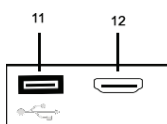

1. USB(Media)
2. RS232(COM)
3. HDMI(Input 1&2)
4. HDMI(Output)
5. VGA(In)
6. VGA(Out)
7. Audio(In)
8. Audio(Out)
9. AC(Input)
10. AC(Output)