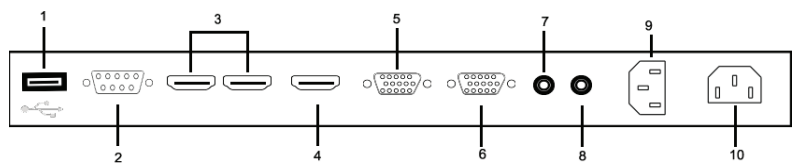

Interface

1. USB(Media)
2. RS232(COM)
3. HDMI(Input 1&2)
4. HDMI(Output)
5. VGA(In)
6. VGA(Out)
7. Audio(In)
8. Audio(Out)
9. AC(Input)
10. AC(Output)

1. (EZ Ports)
11. USB(Media)
  12. HDMI(Input)

1000 N. West St. Suite 1200, Wilmington, DE 19801, United States of America
T: +1 302.295.5047 F: +1 302.295.4801