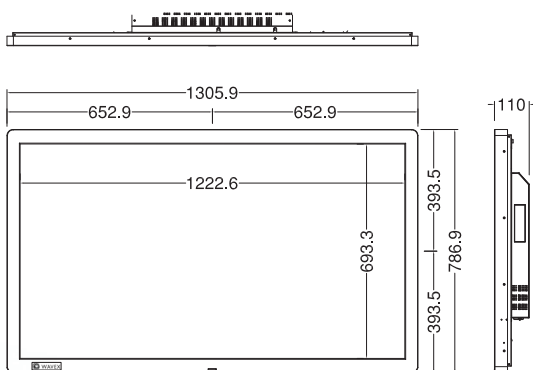

Display - WT-GLED550

Diagonal size	55 inch
Panel resolution	1920 x 1080
Native resolution	1920 x 1080
Brightness	400 nits
Contrast ratio	4000:1
Response time (grey to grey)	6.5ms
Aspect ratio	16:9
Display colours	1.07B
Viewing angle horizontal / vertical	178°/178°
Pixel pitch (mm)	0.21(H) x 0.63(W)
Back light unit	LED
Back light life	30,000 hrs

Connectivity

Video input (analogue)	VGA x1
Video input (digital)	HDMI x3(2x I/O port, 1x EZ port)
Video output	VGA x1, HDMI x1
Audio input	Audio x1 (3.5mm mini jack)
Speaker output	Audio x1 (3.5mm mini jack)
USB (for media devices)	USB x2(1x I/O port, 1x EZ-port)
Communication input port	RS-232, Remote Handset

Features

Video	Color temp.	Standard/Cool/Medium/Warm
	Progressive scan	Yes
Sound	Sound	User(Treble/Bass)/Standard/Music/Movie/Sports
	Output	10W x2
	Built-in speakers	10W x2
Function	Languages	English/French/Spanish/Protugese/Arabic/Sim. Chinese
	Auto ambience detection	Auto Ambient Light Detection
	IPC Slot Available	Yes(External)

Dimension